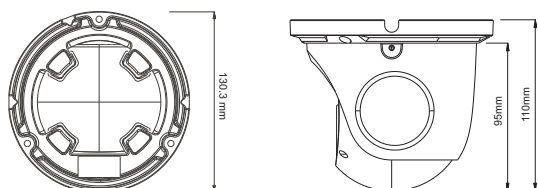

Tel: +86-755-36995888

Fax: +86-755-33104777

Web site: <http://en.tvt.net.cn>

E-mail: overseas@tvt.net.cn

2 MP HD IR Water-proof Dome Camera

Features

- 1080P real time image, high resolution, true color
- AHD/TVI/CVI/CVBS lossless video output
- Up to 1000 TVL resolution
- CMOS progressive scan, perfectly capture the moving object
- Support OSD menu
- High speed, long distance, real time transmission
- Auto color to B / W at low illumination
- Support ICR switch, true day / night
- Support noise reduction function
- 20 ~ 30m IR night view distance
- IP66 ingress protection
- Support COC
- Support 960H CVBS output

Dimensions

Available Accessories

TD-YXH0303+ TD-YZH00812 TD-YZJ0408+TD-YZJ0501 TD-YXH0303+ TD-YZJ0408+TD-YZJ0601

Specifications

Model	TD-7525AE2L
Specifications	
Camera	
Image Sensor	1 / 2.9"CMOS
Resolution	2MP
Image Size	1920 x 1080
Video Output	AHD / TVI / CVI / CVBS
Image System	PAL / NTSC
Electronic Shutter	Auto; 1 / 50s ~ 1 / 100000s (PAL); 1 / 60s ~ 1 / 100000s (NTSC)
IR Distance	20 ~ 30 m
Frame Rate	30fps (60Hz), 25fps (50Hz)
Min. Illumination	0 Lux (IR ON)
Lens	2.8~12 mm
Lens Mount	D14
S / N Ratio	≥52dB (AGC OFF)
Ingress Protection	IP 66
Functions	
Function Control	OSD (COC Control)
Day & Night	ICR
Digital WDR	Yes
Digital NR	Yes
AGC	Yes
Auto White Balance	Yes
BLC	Yes
Front Light Compensation	Yes
Defog	No
HLC	No
Sharpness	Yes
Mirror	Yes
Smart IR	Yes
Image Setting	Yes
Defect Correction	Auto
Language	Chinese / English
Angle Adjustment	Any angle
Others	
Power Supply	DC12V (± 10%)
Power Consumption	Day : < 1W; Night : < 4W
Working Environment	- 20 °C ~ 50 °C, 10 % ~ 90 % (relative humidity)
Dimensions (mm)	Φ 130 x 110