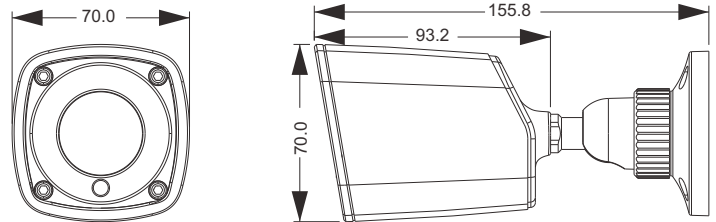

### SPECIFICATIONS

Model	TD-7451AE1
<b>Specifications</b>	
<b>Camera</b>	
Image Sensor	1 / 2.7 "CMOS
Resolution	5MP
Image Size	2592 x 1944
Video Output	AHD / TVI / CVI / CVBS
Image System	PAL / NTSC
Electronic Shutter	Auto; 1 / 50s ~ 1 / 100000s ( PAL ); 1 / 60s ~ 1 / 100000s ( NTSC )
IR Distance	10 ~ 20 m
Frame Rate	5MP @20fps
Min. Illumination	Color : 0.01 lux@F1.2, AGC ON; B/W : 0 lux with IR
Lens	3.6 mm ( 2.8 mm optional )
Lens Mount	M12
S / N Ratio	≥52dB ( AGC OFF )
Ingress Protection	IP66
<b>Functions</b>	
Function Control	OSD ( COC Control )
Day & Night	ICR
Digital WDR	Yes
Digital NR	Yes
AGC	Yes
Auto White Balance	Yes
BLC	Yes
Front light Compensation	Yes
Defog	No
HLC	Yes
Sharpness	Yes
Mirror Image	Yes
Smart IR	Yes
Image Setting	Yes
Defect Correction	Auto / Manual
Language	13 languages
Angle Adjustment	Pan: 0°~360°; Tilt: 0°~90°; Rotation: 0°~360°
<b>Others</b>	
Power Supply	DC12V ( ± 10% )
Power Consumption	IR OFF : < 1W; IR ON : < 4W
Working Environment	- 30 °C ~ 50 °C, 10 % ~ 90 % ( relative humidity )
Dimensions ( mm )	Φ 70 x 156
Weight ( net )	Approx. 0.3KG

### DIMENSIONS