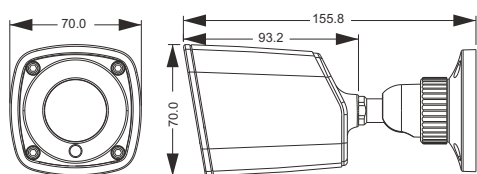

Tel: +86-755-36995888

Fax: +86-755-33104777

Web site: <http://en.tvt.net.cn>

E-mail: overseas@tvt.net.cn

2 MP HD IR Water-proof Bullet Camera

Features

- 1080P real time image, high resolution, true color
- AHD/TVI/CVI/CVBS lossless video output
- Up to 1000 TVL resolution
- CMOS progressive scan, perfectly capture the moving object
- Support OSD menu
- High speed, long distance, real time transmission
- Auto color to B / W at low illumination
- Support ICR switch, true day / night
- Support noise reduction function
- 10 ~ 20m IR night view distance
- IP66 ingress protection
- Support COC
- Support 960H CVBS output

Dimensions

Available Accessories

TD-YXH0301

TD-YXH0103

TD-YXH0301+TD-YZJ0810

TD-YXH0301+TD-YZJ0501

TD-YXH0301+TD-YZJ0601

TD-YXH0104

Specifications

Model	TD-7421AE2L
Specifications	
Camera	
Image Sensor	1 / 2.9"CMOS
Resolution	2MP
Image Size	1920 x 1080
Video Output	AHD / TVI / CVI / CVBS
Image System	PAL / NTSC
Electronic Shutter	Auto; 1 / 50s ~ 1 / 100000s (PAL); 1 / 60s ~ 1 / 100000s (NTSC)
IR Distance	10 ~ 20 m
Frame Rate	30fps (60Hz), 25fps (50Hz)
Min. Illumination	0 Lux (IR ON)
Lens	2.8 mm
Lens Mount	M12
S / N Ratio	≥52dB (AGC OFF)
Ingress Protection	IP 66
Functions	
Function Control	OSD (COC Control)
Day & Night	ICR
Digital WDR	Yes
Digital NR	Yes
AGC	Yes
Auto White Balance	Yes
BLC	Yes
Front Light Compensation	Yes
Defog	No
HLC	No
Sharpness	Yes
Mirror	Yes
Smart IR	Yes
Image Setting	Yes
Defect Correction	Auto
Language	Chinese / English
Angle Adjustment	Any angle
Others	
Power Supply	DC12V (± 10%)
Power Consumption	Day : < 1W; Night : < 3W
Working Environment	- 20 °C ~ 50 °C, 10 % ~ 90 % (relative humidity)
Dimensions (mm)	Φ 70 x 156