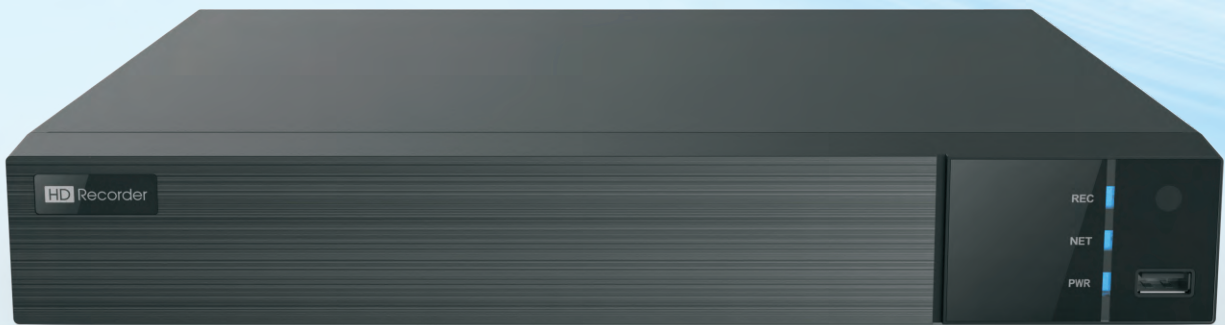

TD-2700TS-HC

TVT

TVT DIGITAL TECHNOLOGY CO., LTD.

Address: 23rd Floor, Block B4, Building NO.9, Shenzhen Bay
Eco-Technology Park, Nanshan District, Shenzhen, Guangdong
Province, P.R.China
Tel: +86-755-36995888
Fax: +86-755-33104777
Web site: <http://en.tvt.net.cn>
E-mail: overseas@tv.net.cn