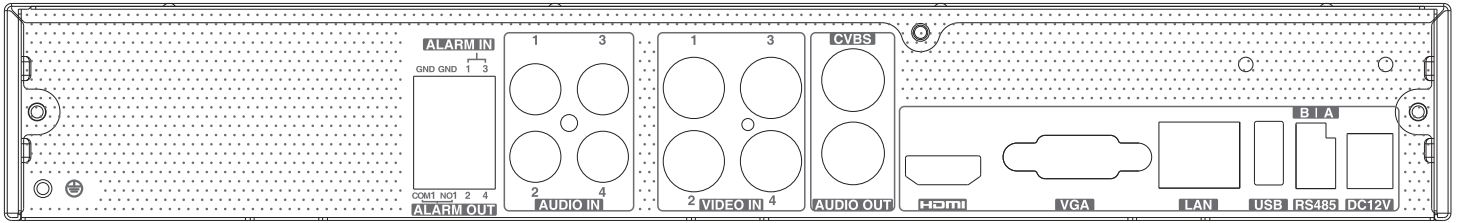

Rear Panels

TD-2704TS-HC