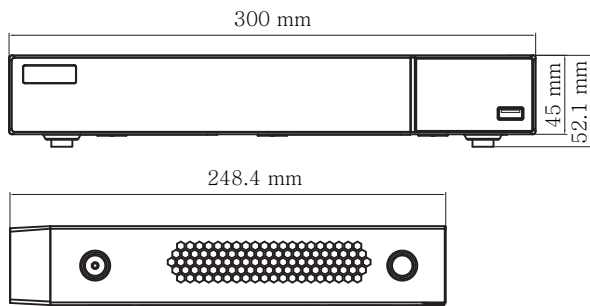

Dimensions

Specification

Model		TD-2704TS-HC	TD-2708TS-HC
System	Compression	Standard H.265 High Profile	
	OS	Embedded Linux	
Video	Input	BNC × 4	BNC × 8
	Resolution	TVI / AHD: 5MP / 4MP / 3MP / 1080P / 720P / WD1 CVI: 4MP / 3MP / 1080P / 720P / WD1	
	IP Input	2CH (Up to 6CH)	4CH (Up to 12CH)
	Output	HDMI × 1 : 1920 × 1080 / 1280 × 1024 / 1024 × 768 VGA × 1 : 1920 × 1080 / 1280 × 1024 / 1024 × 768 BNC × 1 : CVBS (used as the main or spot output)	
Audio	Input	RCA × 4	RCA × 8
	Output	RCA × 1	
	Two-way audio	Take up channel one audio input	
Record	Resolution	5MP Lite / 4MP Lite / 1080P / 1080P Lite / 720P/WD1	
	Frame Rate	5MP Lite@10fps, 4MP Lite/1080P@12fps(PAL) / 15fps (NTSC), 1080P Lite/720P/WD1@25fps (PAL) / 30fps (NTSC)	
	Bit Rate	32Kbps ~ 4Mbps	
	Mode	Manual, timer, motion	
IP Input	Resolution	Up to 5MP@25fps	Up to 5MP@30fps
Play back	Playback	4 CH	8 CH
	Search	Time slice / time / event / tag search	
	Smart Search	Highlight colors to display the camera record in a certain period of time, different colors refer to different record events	
	Function	Play, pause, FF, FB, digital zoom, etc.	
Alarm	Mode	Manual, motion, exception	
	Input	4 CH	8 CH
	Output	1 CH	2 CH
	Triggering	Record, snap, preset, e-mail, etc.	
Network	Interface	RJ45 100Mbps × 1	
	Protocol	TCP / IP, PPPoE, DHCP, DNS, DDNS, UPnP, NTP, SMTP	
	Bandwidth	36/40Mbps(access/transfer)	60/60Mbps(access/transfer)
Mobile Device	OS	iOS, Android	
Storage	HDD	SATA × 1, up to 8TB	SATA × 1, up to 8TB E-SATA × 1
Backup	Local Backup	U disk, USB removable HDD	
	Network Backup	Yes	
Port	RS485	RS485 × 1, connect to PTZ or keyboard	
	USB	USB 2.0 × 2	
	Remote Controller	Optional	
Others	Power Supply	DC12V / 2A	
	Consumption	≤ 10W (without HDD)	≤ 12W (without HDD)
	Dimensions	300 × 248 × 52mm (W × D × H)	
	Work Environment	-10 ~ 50 °C , 10% ~ 90% humidity