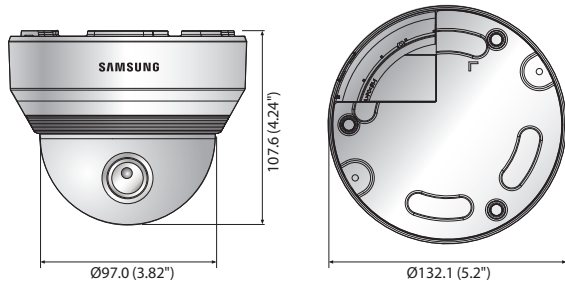

# SND-6084

2M Network Dome Camera

## Key Features

- Max. 2megapixel (1920 x 1080) resolution
- 0.03Lux@F1.2 (Color), 0.002Lux@F1.2 (B/W)
- 3 ~ 8.5mm (2.8x) motorized varifocal lens
- H.264, MJPEG dual codec, Multiple streaming
- WDR (120dB), Simple focus (Motorized V/F), P-Iris, Defog
- Audio / Face / Motion detection
- Multi-crop streaming
- SD/SDHC/SDXC memory slot
- PoE, UPnP, Bi-directional audio support

## Dimensions

Unit : mm (inch)