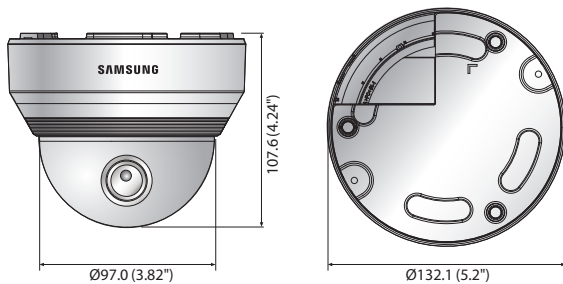

SND-6084R

2M Network IR Dome Camera

Key Features

- Max. 2megapixel (1920 x 1080) resolution
- 0.03Lux@F1.2 (Color), 0Lux@F1.2 (B/W : IR LED on)
- 3 ~ 8.5mm (2.8x) motorized varifocal lens
- H.264, MJPEG dual codec, Multiple streaming
- WDR (120dB), Simple focus (Motorized V/F), P-Iris, Defog
- Audio / Face / Motion detection
- Multi-crop streaming, PoE, UPnP
- SD/SDHC/SDXC memory slot
- Bi-directional audio support, IR LED (12ea)

Dimensions

Unit : mm (inch)

Accessories (Optional)

* Data recorded on an SD memory card may be lost or damaged by data access during power-off, mechanical shock, memory card detachment, or other operations. Data loss or damage can also occur when a memory card reaches end of life, which varies according to operational conditions. No guarantee is given against damage (including passive damage).