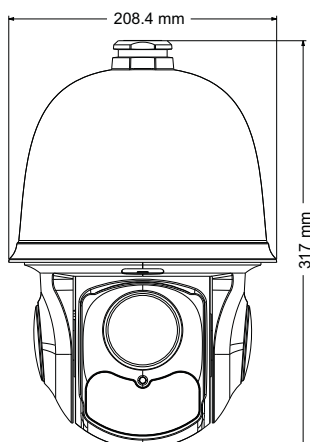

Dimensions

Specifications

Specifications	Model	TD-9632E2
Camera		
Image Sensor		1 / 2.8" Progressive CMOS
Effective Pixels		2048 × 1536 3Mega
Horizontal Resolution		1200 TVL
Min. Illumination		0 Lux
IR Distance		100 m
White Balance		Auto / Manual
S / N Ratio		Max 48dB
Day / Light		Auto / Manual
Focus Mode		Auto / Manual
Lens		20× Zoom, f = 5.5 ~ 110 mm, F1.6 ~ F3.5
PTZ		
Pan Range		360° endless rotation
Pan Speed		Preset speed : 240 °/s; Manual control speed : 0.5 ~ 90 °/s
Tilt Range		0 ~ 93° (auto rotation)
Tilt Speed		Preset speed : 160 °/s; Manual control speed : 0.5 ~ 90 °/s
System		
PTZ Control		Yes
Preset		255
Cruise		8
Track		4
Time Task		8
Scan		2
Home Position		Yes
Auto Flip		Yes
OSD Menu		English
Alarm Input		1
Alarm Output		1
Alarm Linkage		Yes
Network		
Compression		H.265
Frame Rate		1 ~ 30fps (25 fps)
Protocol		TCP / IP, UDP, DHCP, DDNS, NTP, RTSP, SMTP, FTP, PPPoE
Storage		SD card local storage, network remote storage
Smart Alarm		Motion Alarm, Sensor Alarm
Resolution		3MP (2048 × 1536), 1080P (1920 × 1080), 720P (1280 × 720), D1, CIF, 480 × 240
Multi-stream		Yes
Port		
Network Interface		10 Base-T / 100 Base-TX, RJ45
Audio		MIC input × 1, MIC output × 1
Others		
Control		Network
Power Supply		AC 24V / 3000 mA
Power Consumption		15 W (max 30W, IR on)
Working Environment		Temperature : - 20 °C ~ 60 °C; Humidity : less than 95%
Protection Level		IP66; TVS 6KV lightning protection, surge protection
Weight		3.5KG
Dimensions (mm)		Φ 209 × 317