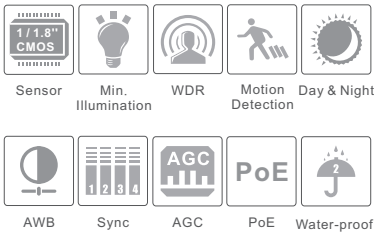

5 MP Network IR Water-proof Bullet Camera

Features

- H.265 main profile video compression technology, high compression ratio, stable stream control
- 5MP (2592 × 1944) full real time coding
- Max.resolution: 2592 × 1944
- ICR auto switch, true day / night
- 30 ~ 50m IR night view distance
- 3D DNR, digital WDR
- Support 8 ROI coding
- One gigabit ethernet network port, 10M / 100M / 1000M self-adaptive
- Support SD card local storage, up to 128GB
- Support CVBS local video, two-way audio and PoE power supply
- Support smart phone, iPad, remote monitoring
- Support P2P
- Support three streams