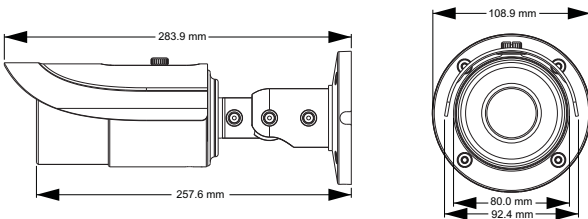

Dimensions

Available Accessories

Specifications

Specifications	Model	TD-9453M2
Camera		
Image Sensor		1 / 1.8 "CMOS
Image Size		2592 × 1944
Electronic Shutter		1 / 25 s ~ 1 / 100000 s
Min. Illumination		0.01 lux @F1.2, AGC ON; 0 lux with IR
Lens		3.6 ~ 10 mm @F1.4, angle of view: 83.7°~36.7°
Lens Mount		Φ14
Day & Night		ICR
Wide Dynamic Range		Digital WDR
Digital NR		2D / 3D DNR
Angle Adjustment		Any angle
Image		
Video Compression		H.265 / H.264 / MJPEG
H.265 Compression Standard		Main Profile @Leve4.1 High Tier
Resolution		5MP (2592 × 1944), 2K (2560 × 1440), 1080P (1920 × 1080), 720P (1280 × 720), D1, CIF, 480 × 240
Main Stream		60Hz : 5MP (1~30fps) / 2K (1~30fps) / 1080P (1~30fps) / 720P (1~30fps) 50Hz : 5MP (1~25fps) / 2K (1~25fps) / 1080P (1~25fps) / 720P (1~25fps)
Bit Rate		64 Kbps ~ 10 Mbps
Encode Mode		VBR / CBR
Quality		Five levels under VBR; Freely adjustable under CBR
Image Settings		ROI, Saturation, Brightness, Chroma, Contrast, Wide Dynamic, Sharpen, NR, etc. adjustable through client software or web browser
Audio Compression		G.711A / U
ROI		Support independent ROI configuration of each stream
Interfaces		
Network		Gigabit ethernet network port (RJ45 × 1), 10M / 100M / 1000M self-adaptive
Audio		MIC IN × 1, MIC OUT × 1
Video Output		CVBS video output (BNC × 1)
Storage Card		Support SD card, up to 128GB
RS485		Yes
Alarm Input		1 CH
Alarm Output		1 CH
Functions		
Remote Monitoring		IE browsing, CMS remote control
Online Connection		Support simultaneous monitoring for up to 10 users; Support multi-stream real time transmission
Protocol		TCP / IP, UDP, DHCP, NTP, RTSP, PPPoE, DDNS, SMTP, FTP
Interface Protocol		ONVIF, GB-T / 28181-2011
Storage		SD card local storage, network remote storage
Smart Alarm		Motion alarm, sensor alarm
PTZ		RS485 × 1
PoE		Yes
IR Distance		30 ~ 50 m
Water-proof		IP66
Others		
Power Supply		DC 12V / PoE
Power Consumption		< 3W
IR Consumption ON		< 7.5W
Operating Environment		- 20 °C ~ 50 °C, 10 % ~ 90 % humidity
Dimensions (mm)		Φ109 × 284
Weight (net)		1132g
Installation		Wall mounting, pendent mounting

Available Model

Available Model	TD-9453M2 (D / FZ / PE / IR3)