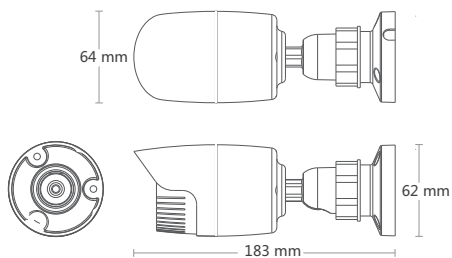

## 2 MP Network IR Water-proof Bullet Camera

### Features

- 2MP ( 1920 x 1080 ) full real time coding
- Max .resolution: 1920 x 1080
- ICR auto switch, true day / night
- 10 ~ 20m IR night view distance
- 3D DNR, digital WDR
- ROI coding
- PoE power supply
- Support smart phone, iPad, remote monitoring
- Support P2P
- IP66 ingress protection
- Support three streams

### Dimensions

### Specifications

Model	TD-9421S1
<b>Specifications</b>	
<b>Camera</b>	
Image Sensor	1 / 2.8 "CMOS
Image Size	1920 x 1080
Electronic Shutter	1 / 25 s ~ 1 / 100000 s
Auto Iris	Fixed Iris
Min. Illumination	0.1 lux @F1.2,AGC ON; 0 lux with IR
Lens	3.6 mm @ F1.6, angle of view : 79° ( 2.8 mm optional )
Lens Mount	M12
Day & Night	ICR
Wide Dynamic Range	Digital WDR
Digital NR	3D DNR
Angle Adjustment	Any angle
<b>Image</b>	
Video Compression	H.264 / MJPEG
H.264 Compression Standard	Baseline Profile / Main Profile / High Profile
Resolution	1080P ( 1920 x 1080 ), 720P ( 1280 x 720 ), D1, CIF, 480 x 240
Main Stream	60Hz : 1080P ( 1 ~ 30fps ) / 720P ( 1 ~ 30fps ) 50Hz : 1080P ( 1 ~ 25fps ) / 720P ( 1 ~ 25fps )
Bit Rate	256Kbps ~ 5Mbps
Encode Mode	VBR / CBR
Quality	Five levels under VBR; Freely adjustable under CBR
Image Settings	ROI, Saturation, Brightness, Chroma, Contrast, Wide Dynamic, Sharpen, NR, etc. adjustable through client software or web browser
ROI	3 ROI
<b>Interfaces</b>	
Network	RJ45
<b>Functions</b>	
Remote Monitoring	IE browsing, CMS remote control
Online Connection	Support simultaneous monitoring for up to 3 users ; Support multi-stream real time transmission
Network Protocol	TCP / IP, UDP, DHCP, NTP, RTSP, DDNS, SMTP, FTP
Interface Protocol	ONVIF
Storage	Network remote storage
Smart Alarm	Motion alarm
PoE	Yes
IR Distance	10 ~ 20 m
Water-proof	IP66
<b>Others</b>	
Power Supply	DC12V / PoE
Power Consumption	<2W
IR Consumption ON	<4.5W
Operating Environment	- 20°C ~ 50°C, 10% ~ 90% humidity
Dimensions ( mm )	Φ 64 × 183
Weight ( net )	306g
Installation	Wall mounting, pendent mounting