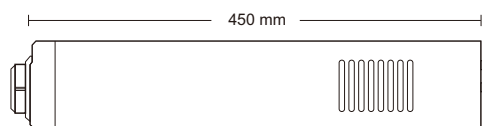

Dimensions

Specification

Model		TD-3532H8-16P
System	Compression	Standard H.265
	OS	Embedded Linux
Video	Network Input	32 CH IPC input
	Network Access Bandwidth	256Mbps
	Network Access Format	5MP / 4MP / 3MP / 1080P / 960P / 720P@25 / 30fps
	Output	HDMI × 1 : 4K × 2K / 1920 × 1080 / 1280 × 1024 VGA × 1 : 1920 × 1080 / 1280 × 1024
Audio	Network Input	32 CH IPC audio input
	2-way Audio	RCA × 1
	Local Output	RCA × 1
Record	Record Stream	Dual stream recording
	Resolution	5MP / 4MP / 3MP / 1080P / 960P / 720P
	Mode	Manual, timer, motion, sensor
Playback	Simultaneous Playback	Max 16 CH
	Search	Time slice / time / event / tag search
	Smart Search	Highlighted color to display the camera record in a certain period of time, different colors refers to different record events
	Function	Play, pause, FF, FB, digital zoom, etc.
Alarm	Mode	Manual, sensor, motion, exception
	Input	16 CH local alarm input, support IPC alarm input
	Output	4 CH
	Triggering	Record, snap, preset, e-mail, etc.
Network	Interface	RJ45 10 / 100 / 1000 Mbps × 1
	PoE Port	RJ45 × 16
	Protocol	TCP / IP, PPPoE, DHCP, DNS, DDNS, UPnP, NTP, SMTP
	Web Client	Max 10 users online
Mobile Device	OS	iOS, Android
Storage	HDD	SATA × 8, e-SATA × 1, max 6T per HDD
Backup	Local Backup	U disk, USB mobile HDD
	Network Backup	Yes
Port	USB	USB 2.0 × 1 (front panel), USB 3.0 × 1 (rear panel)
	Remote Controller	Yes
Others	Power Supply	ATX
	Consumption	≤ 15W (without HDD)
	Dimensions (mm)	430 × 450 × 90 (W × D × H)
	Work Environment	-10 ~ 50 °C , 10% ~ 90% humidity