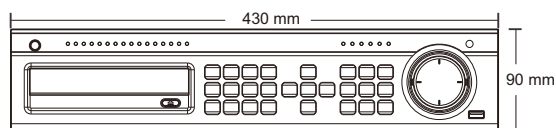

Dimensions

Specification

Model		TD-3532H8-16P
System	Compression	Standard H.265
	OS	Embedded Linux
Video	Network Input	32 CH IPC input
	Network Access Bandwidth	256Mbps
	Network Access Format	5MP / 4MP / 3MP / 1080P / 960P / 720P@25 / 30fps
	Output	HDMI × 1 : 4K × 2K / 1920 × 1080 / 1280 × 1024 VGA × 1 : 1920 × 1080 / 1280 × 1024
Audio	Network Input	32 CH IPC audio input
	2-way Audio	RCA × 1
	Local Output	RCA × 1
Record	Record Stream	Dual stream recording
	Resolution	5MP / 4MP / 3MP / 1080P / 960P / 720P
	Mode	Manual, timer, motion, sensor
Playback	Simultaneous Playback	Max 16 CH
	Search	Time slice / time / event / tag search
	Smart Search	Highlighted color to display the camera record in a certain period of time, different colors refers to different record events
	Function	Play, pause, FF, FB, digital zoom, etc.
Alarm	Mode	Manual, sensor, motion, exception
	Input	16 CH local alarm input, support IPC alarm input
	Output	4 CH
	Triggering	Record, snap, preset, e-mail, etc.
Network	Interface	RJ45 10 / 100 / 1000 Mbps × 1
	PoE Port	RJ45 × 16
	Protocol	TCP / IP, PPPoE, DHCP, DNS, DDNS, UPnP, NTP, SMTP
	Web Client	Max 10 users online
Mobile Device	OS	iOS, Android
Storage	HDD	SATA × 8, e-SATA × 1, max 6T per HDD
Backup	Local Backup	U disk, USB mobile HDD
	Network Backup	Yes
Port	USB	USB 2.0 × 1 (front panel), USB 3.0 × 1 (rear panel)
	Remote Controller	Yes
Others	Power Supply	ATX
	Consumption	≤ 15W (without HDD)
	Dimensions (mm)	430 × 450 × 90 (W × D × H)
	Work Environment	-10 ~ 50 °C , 10% ~ 90% humidity