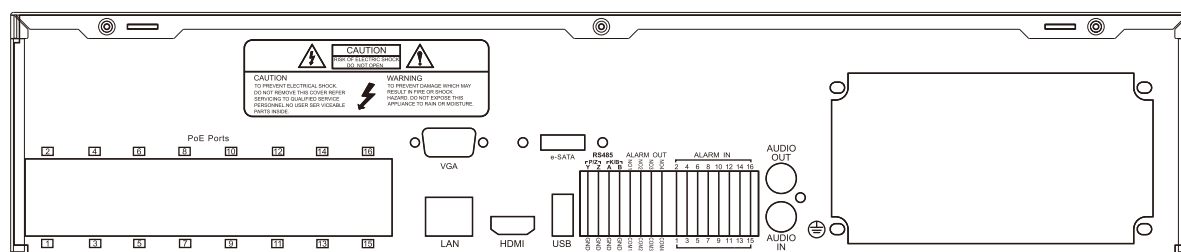

Dimensions

Specification

Model		TD-3532H8-16P
System	Compression	Standard H.265
	OS	Embedded Linux
Video	Network Input	32 CH IPC input
	Network Access Bandwidth	256Mbps
	Network Access Format	5MP / 4MP / 3MP / 1080P / 960P / 720P@25 / 30fps
	Output	HDMI × 1 : 4K × 2K / 1920 × 1080 / 1280 × 1024 VGA × 1 : 1920 × 1080 / 1280 × 1024
Audio	Network Input	32 CH IPC audio input
	2-way Audio	RCA × 1
	Local Output	RCA × 1
Record	Record Stream	Dual stream recording
	Resolution	5MP / 4MP / 3MP / 1080P / 960P / 720P
	Mode	Manual, timer, motion, sensor
Playback	Simultaneous Playback	Max 16 CH
	Search	Time slice / time / event / tag search
	Smart Search	Highlighted color to display the camera record in a certain period of time, different colors refers to different record events
	Function	Play, pause, FF, FB, digital zoom, etc.
Alarm	Mode	Manual, sensor, motion, exception
	Input	16 CH local alarm input, support IPC alarm input
	Output	4 CH
	Triggering	Record, snap, preset, e-mail, etc.
Network	Interface	RJ45 10 / 100 / 1000 Mbps × 1
	PoE Port	RJ45 × 16
	Protocol	TCP / IP, PPPoE, DHCP, DNS, DDNS, UPnP, NTP, SMTP
	Web Client	Max 10 users online
Mobile Device	OS	iOS, Android
Storage	HDD	SATA × 8, e-SATA × 1, max 6T per HDD
Backup	Local Backup	U disk, USB mobile HDD
	Network Backup	Yes
Port	USB	USB 2.0 × 1 (front panel), USB 3.0 × 1 (rear panel)
	Remote Controller	Yes
Others	Power Supply	ATX
	Consumption	≤ 15W (without HDD)
	Dimensions (mm)	430 × 450 × 90 (W × D × H)
	Work Environment	-10 ~ 50 °C , 10% ~ 90% humidity