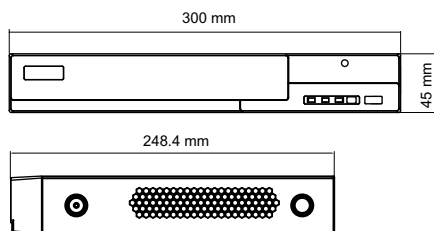

## Dimensions

## Specification

Model		TD-3204H1-4P	TD-3208H1-8P
System	Compression	Standard H.265	
	OS	Embedded Linux	
Video	Network Input	4 CH IPC input	8 CH IPC input
	Network Access Bandwidth	40Mbps	64Mbps
	Network Access Format	5MP / 4MP / 3MP / 1080P / 960P / 720P@25 / 30fps	
	Output	HDMI × 1 : 4K × 2K / 1920 × 1080 / 1280 × 1024 VGA × 1 : 1920 × 1080 / 1280 × 1024	
Audio	Network Input	4 CH IPC audio input	8 CH IPC audio input
	2-way Audio	RCA × 1	
	Local Output	RCA × 1	
Record	Record Stream	Dual stream recording	
	Resolution	5MP / 4MP / 3MP / 1080P / 960P / 720P	
	Mode	Manual, timer, motion, sensor	
Playback	Simultaneous Playback	Max 4 CH	Max 8 CH
	Search	Time slice / time / event / tag search	
	Smart Search	Highlighted color to display the camera record in a certain period of time, different colors refers to different record events	
	Function	Play, pause, FF, FB, digital zoom, etc.	
Alarm	Mode	Manual, sensor, motion, exception	
	Input	Support IPC alarm input	
	Output	Support IPC alarm output	
	Triggering	Record, snap, preset, e-mail, etc.	
Network	Interface	RJ45 10 / 100 Mbps × 1	
	PoE Port	RJ45 × 4	RJ45 × 8
	Protocol	TCP / IP, PPPoE, DHCP, DNS, DDNS, UPnP, NTP, SMTP	
	Web Client	Max 10 users online	
Mobile Device	OS	iOS, Android	
Storage	HDD	SATA × 1, max 6T per HDD	
Backup	Local Backup	U disk, USB mobile HDD	
	Network Backup	Yes	
Port	USB	USB 2.0 × 2 ( one in the front panel and the other in the rear panel )	
	Remote Controller	Optional	
Others	Power Supply	DC48V	
	Consumption	≤ 5W ( without HDD )	≤ 5W ( without HDD )
	Dimensions (mm)	300 × 248 × 45 ( W × D × H )	
	Work Environment	-10 ~ 50 °C , 10% ~ 90% humidity	