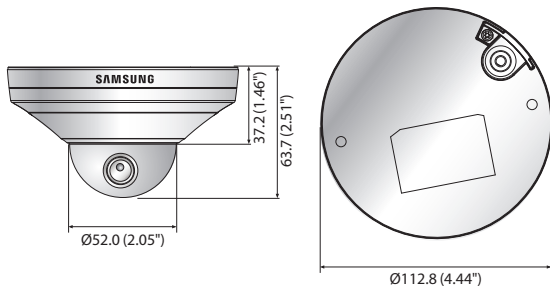

Dimensions

Unit : mm (inch)