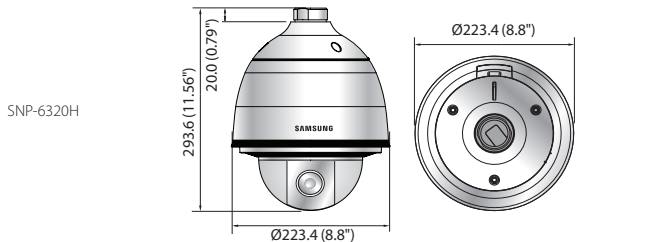

SNP-6320H/6320

2M 32x Network PTZ Dome Camera

SNP-6320H

SNP-6320

Key Features

- Max. 2megapixel (1920 x 1080) resolution
- 16 : 9 Full HD (1080p) resolution support
- 4.44 ~ 142.6mm (32x) optical zoom, 16x digital zoom
- H.264, MJPEG dual codec, Multiple streaming
- Day & Night (ICR), WDR (120dB)
- Auto tracking, Intelligent video analytics
- PoE+, SD/SDHC/SDXC memory slot, Bi-directional audio support
- IP66 / IK10 (SNP-6320H), IK10 (SNP-6320 + SHP-3701H only)

Dimensions

Unit : mm (inch)

SNP-6320H

SNP-6320

Accessories (Optional)

* Data recorded on an SD memory card may be lost or damaged by data access during power-off, mechanical shock, memory card detachment, or other operations. Data loss or damage can also occur when a memory card reaches end of life, which varies according to operational conditions. No guarantee is given against damage (including passive damage).