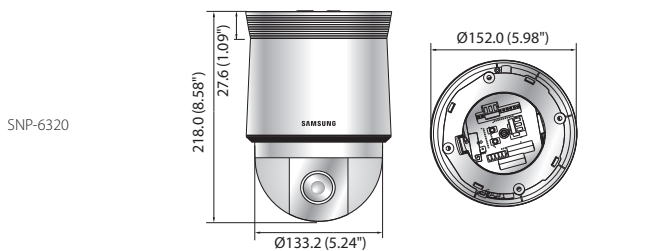

SNP-6320H/6320

2M 32x Network PTZ Dome Camera

SNP-6320H

SNP-6320

Key Features

- Max. 2megapixel (1920 x 1080) resolution
- 16 : 9 Full HD (1080p) resolution support
- 4.44 ~ 142.6mm (32x) optical zoom, 16x digital zoom
- H.264, MJPEG dual codec, Multiple streaming
- Day & Night (ICR), WDR (120dB)
- Auto tracking, Intelligent video analytics
- PoE+, SD/SDHC/SDXC memory slot, Bi-directional audio support
- IP66 / IK10 (SNP-6320H), IK10 (SNP-6320 + SHP-3701H only)

Dimensions

Unit : mm (inch)

SNP-6320H

SNP-6320

Accessories (Optional)

* Data recorded on an SD memory card may be lost or damaged by data access during power-off, mechanical shock, memory card detachment, or other operations. Data loss or damage can also occur when a memory card reaches end of life, which varies according to operational conditions. No guarantee is given against damage (including passive damage).